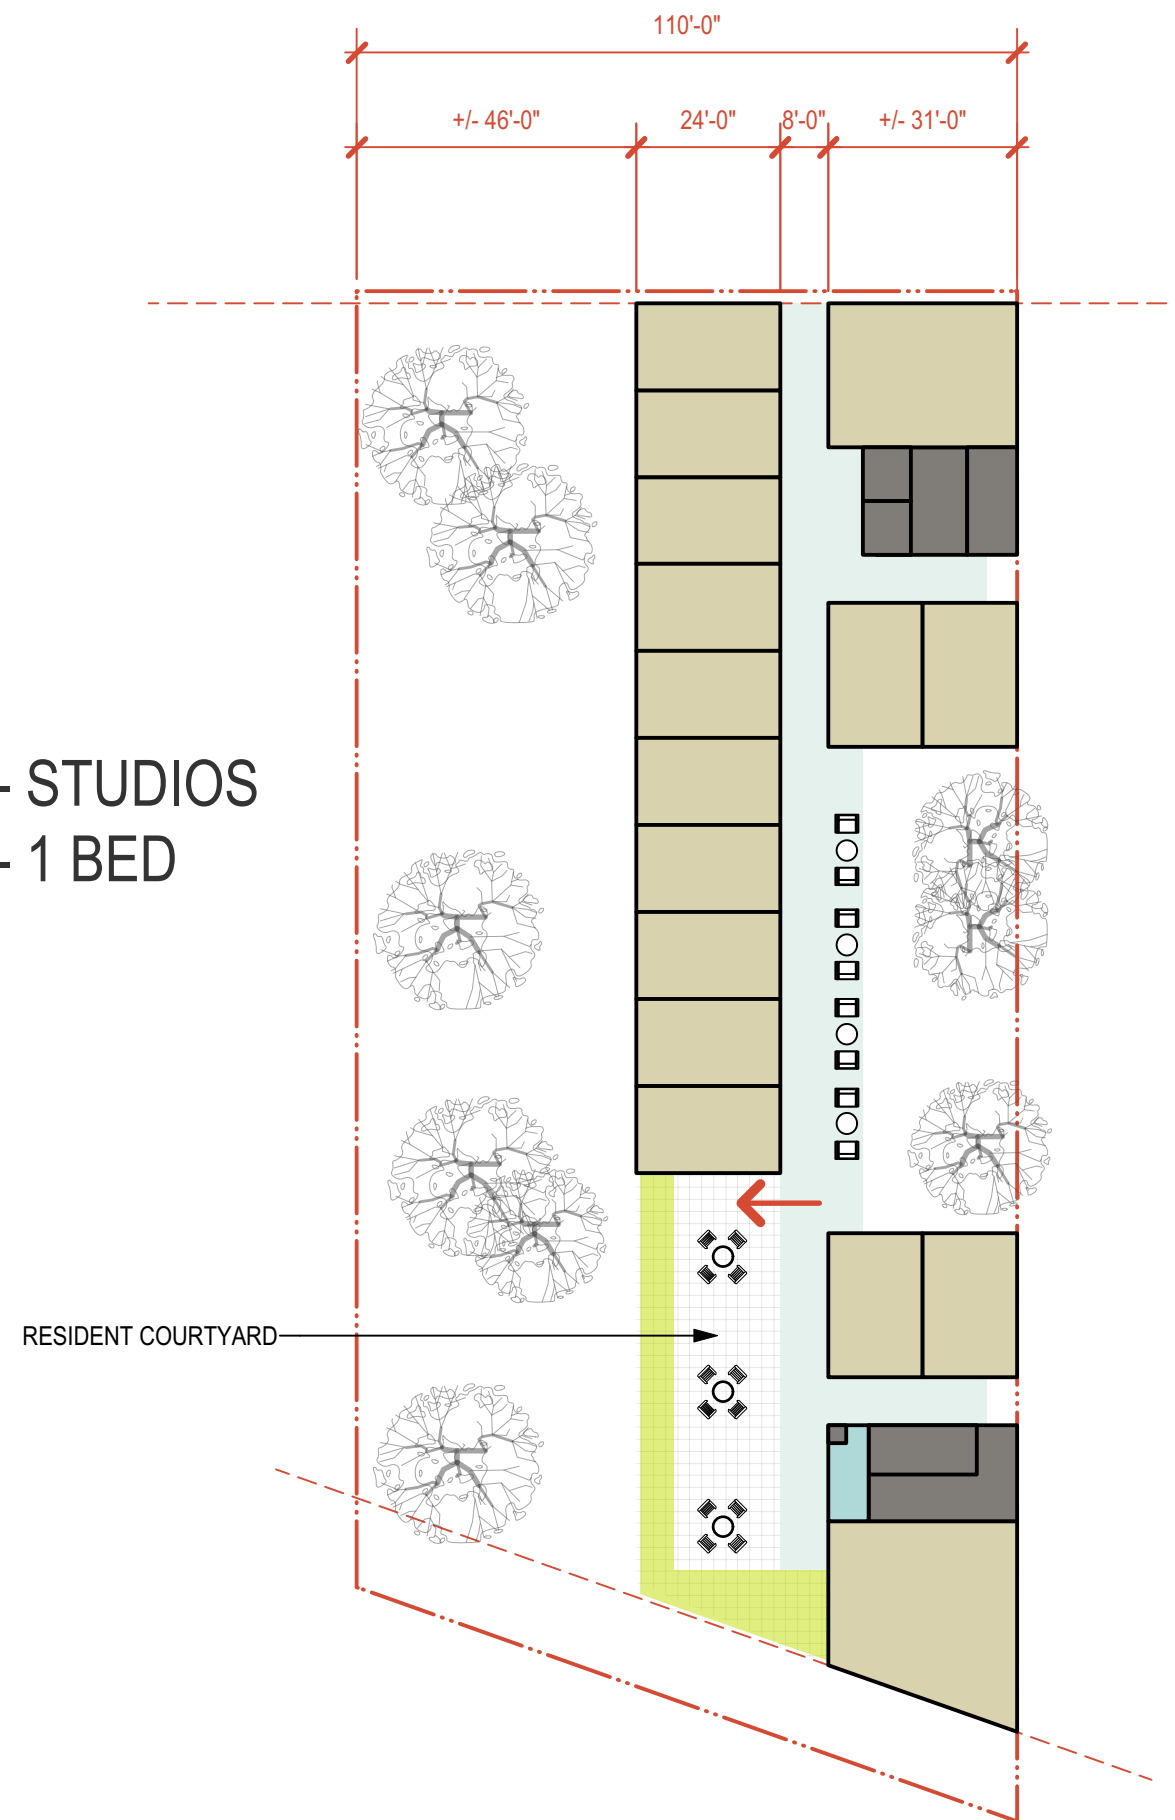

16725 CLEVELAND ST
Redmond, WA

05 MARCH 2024

Proj. No. 24-005

LEVEL 1 - SLIMMER JIM
SCALE: 1/32" = 1'-0"

A1.0

90 - STUDIOS
10 - 1 BED

RESIDENT COURTYARD

LEVEL 2 - SLIMMER JIM
SCALE: 1/32" = 1'-0"