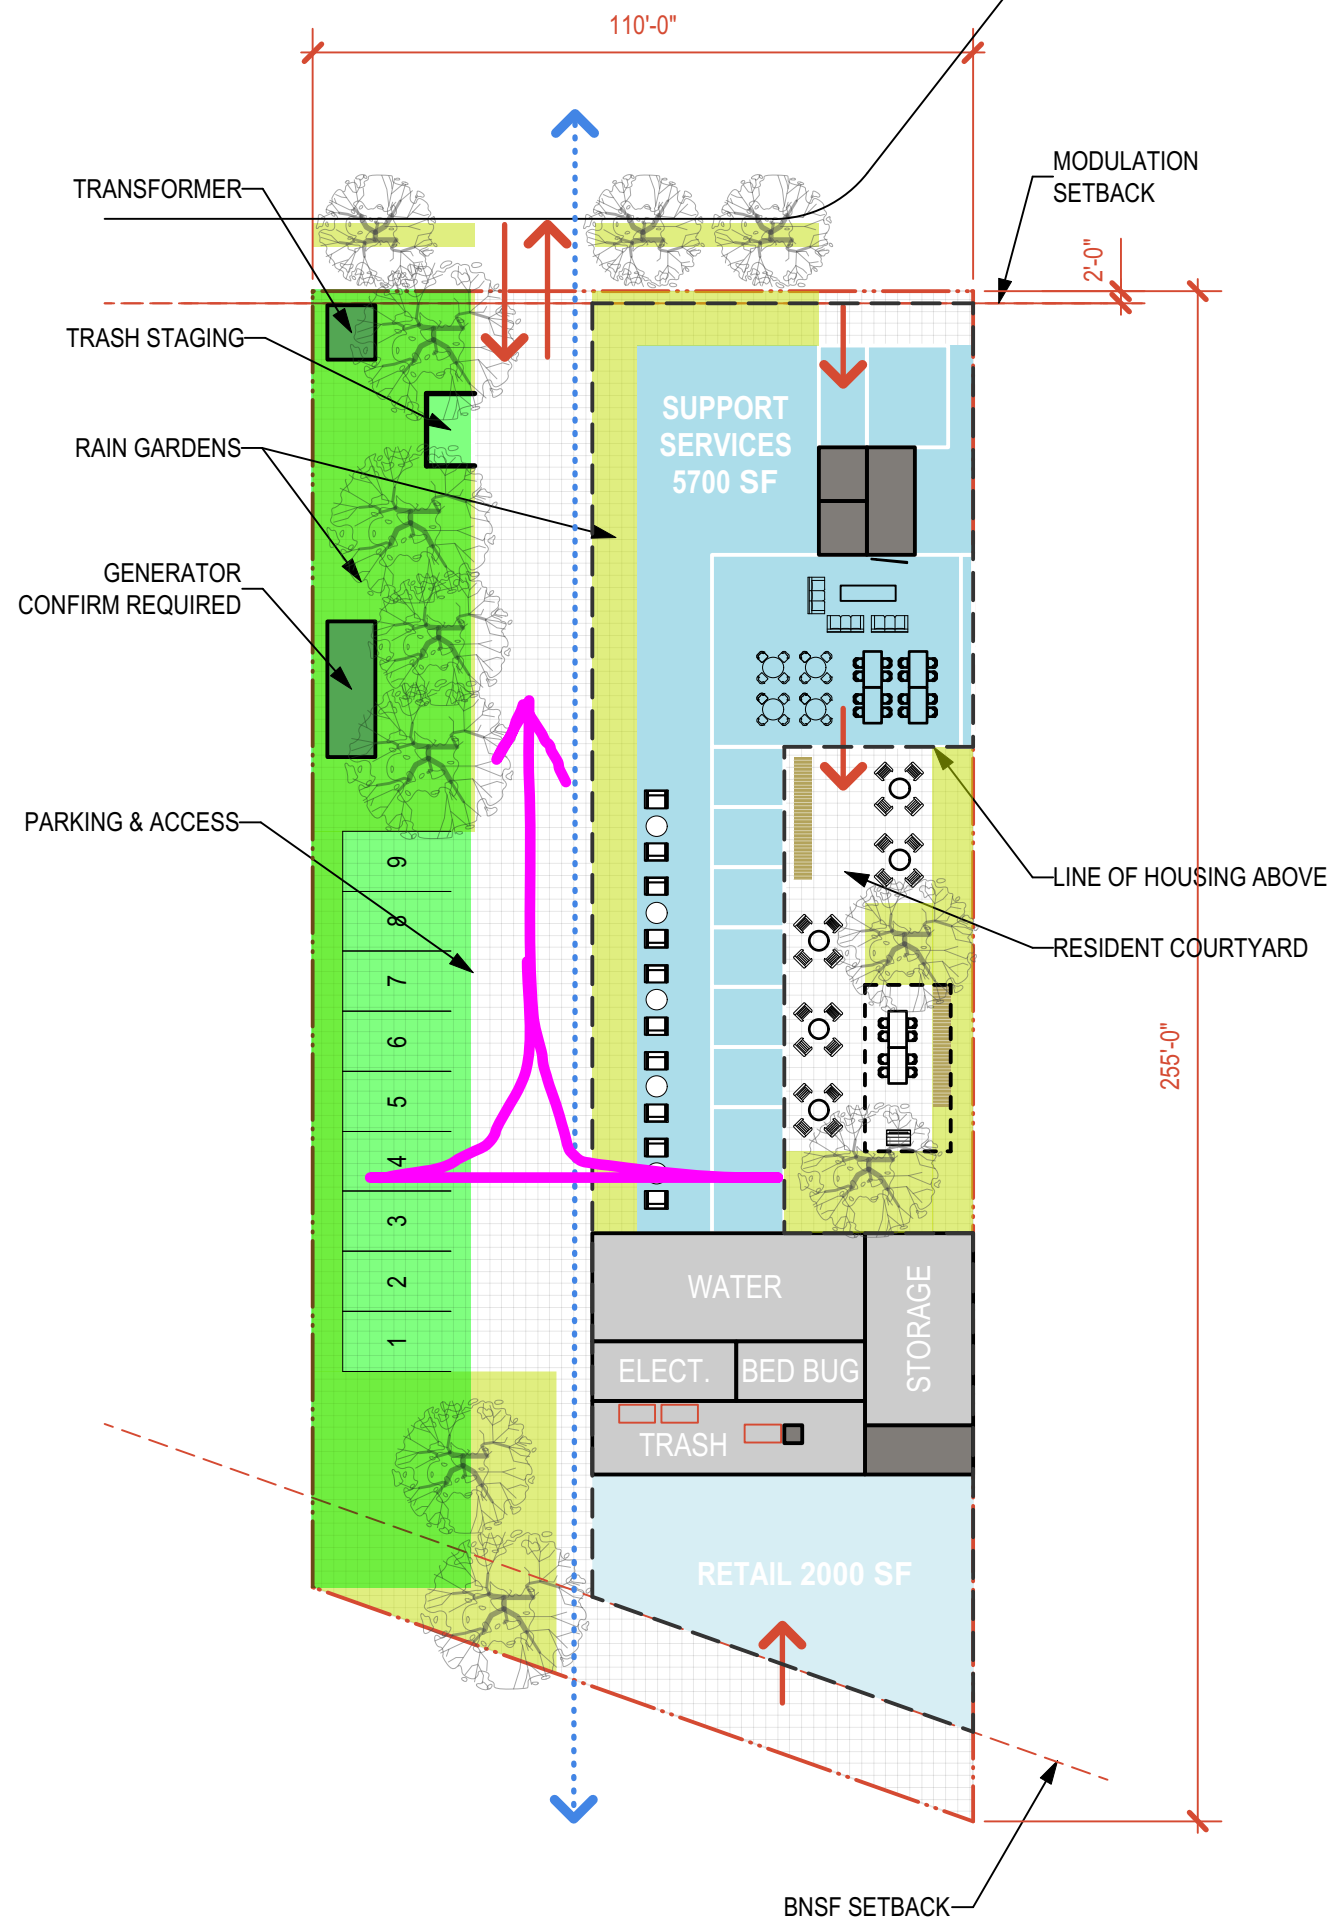

REDMOND CENTRAL CONNECTOR

Plymouth Housing
Building Hope. Transforming Lives.

Environmental Works
COMMUNITY DESIGN CENTER

402 15th Avenue East
Seattle, Washington 98112
206.329.8300
206.329.5494 fax

PSH REDMOND

16725 CLEVELAND ST
Redmond, WA

05 MARCH 2024

Proj. No. 24-005

LEVEL 1 - SLIMMER JIM
SCALE: 1/32" = 1'-0"

A1.0

90 - STUDIOS
10 - 1 BED

RESIDENT COURTYARD

LEVEL 2 - SLIMMER JIM
SCALE: 1/32" = 1'-0"