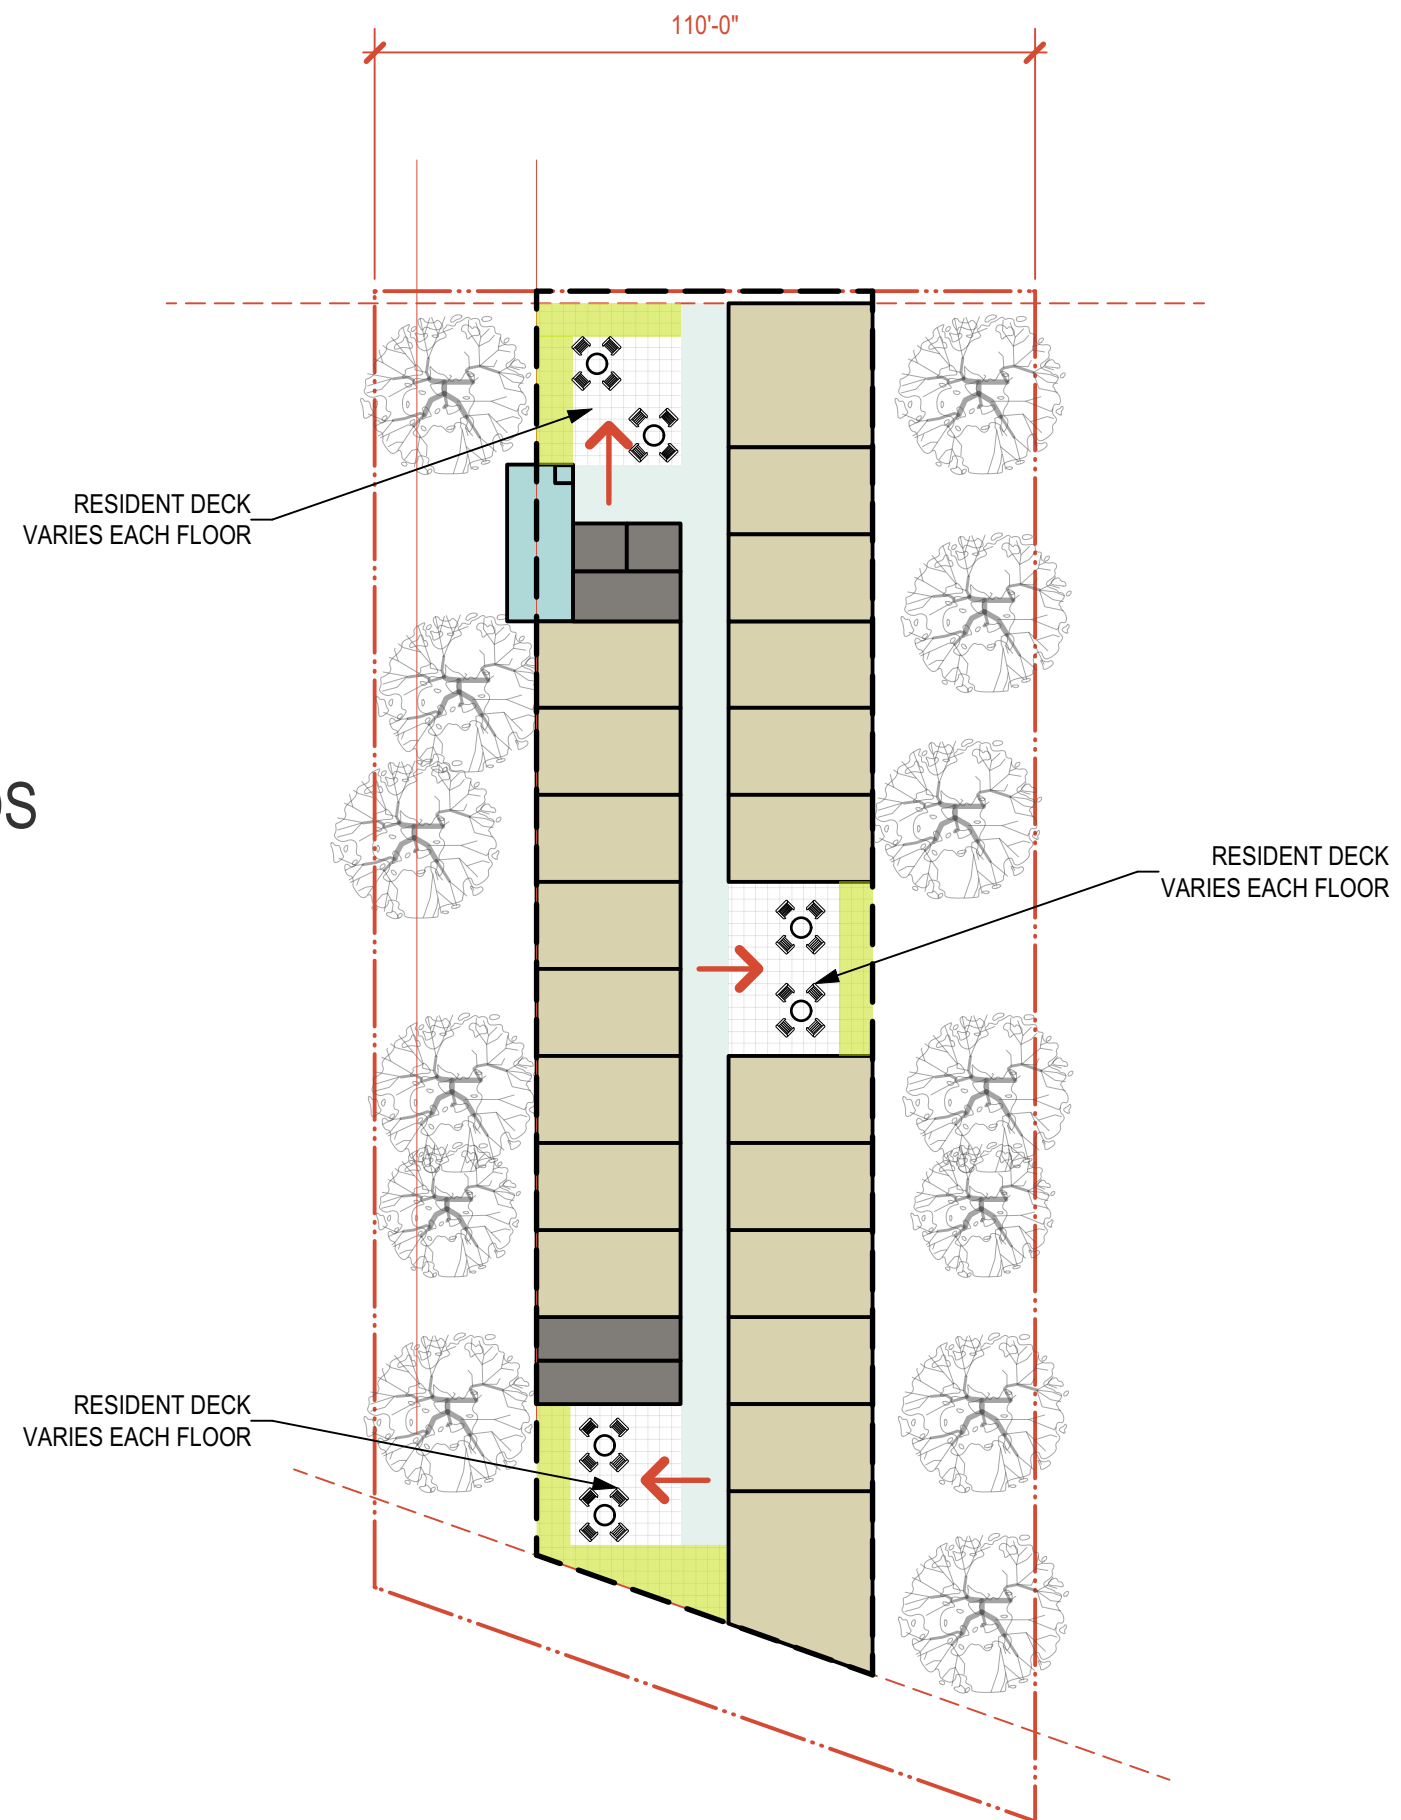

REDMOND CENTRAL CONNECTOR

402 15th Avenue East
 Seattle, Washington 98112
 206.329.8300
 206.329.5494 fax

PSH REDMOND

16725 CLEVELAND ST
 Redmond, WA

05 MARCH 2024
 Proj. No. 24-005

90 - STUDIOS
10 - 1 BED