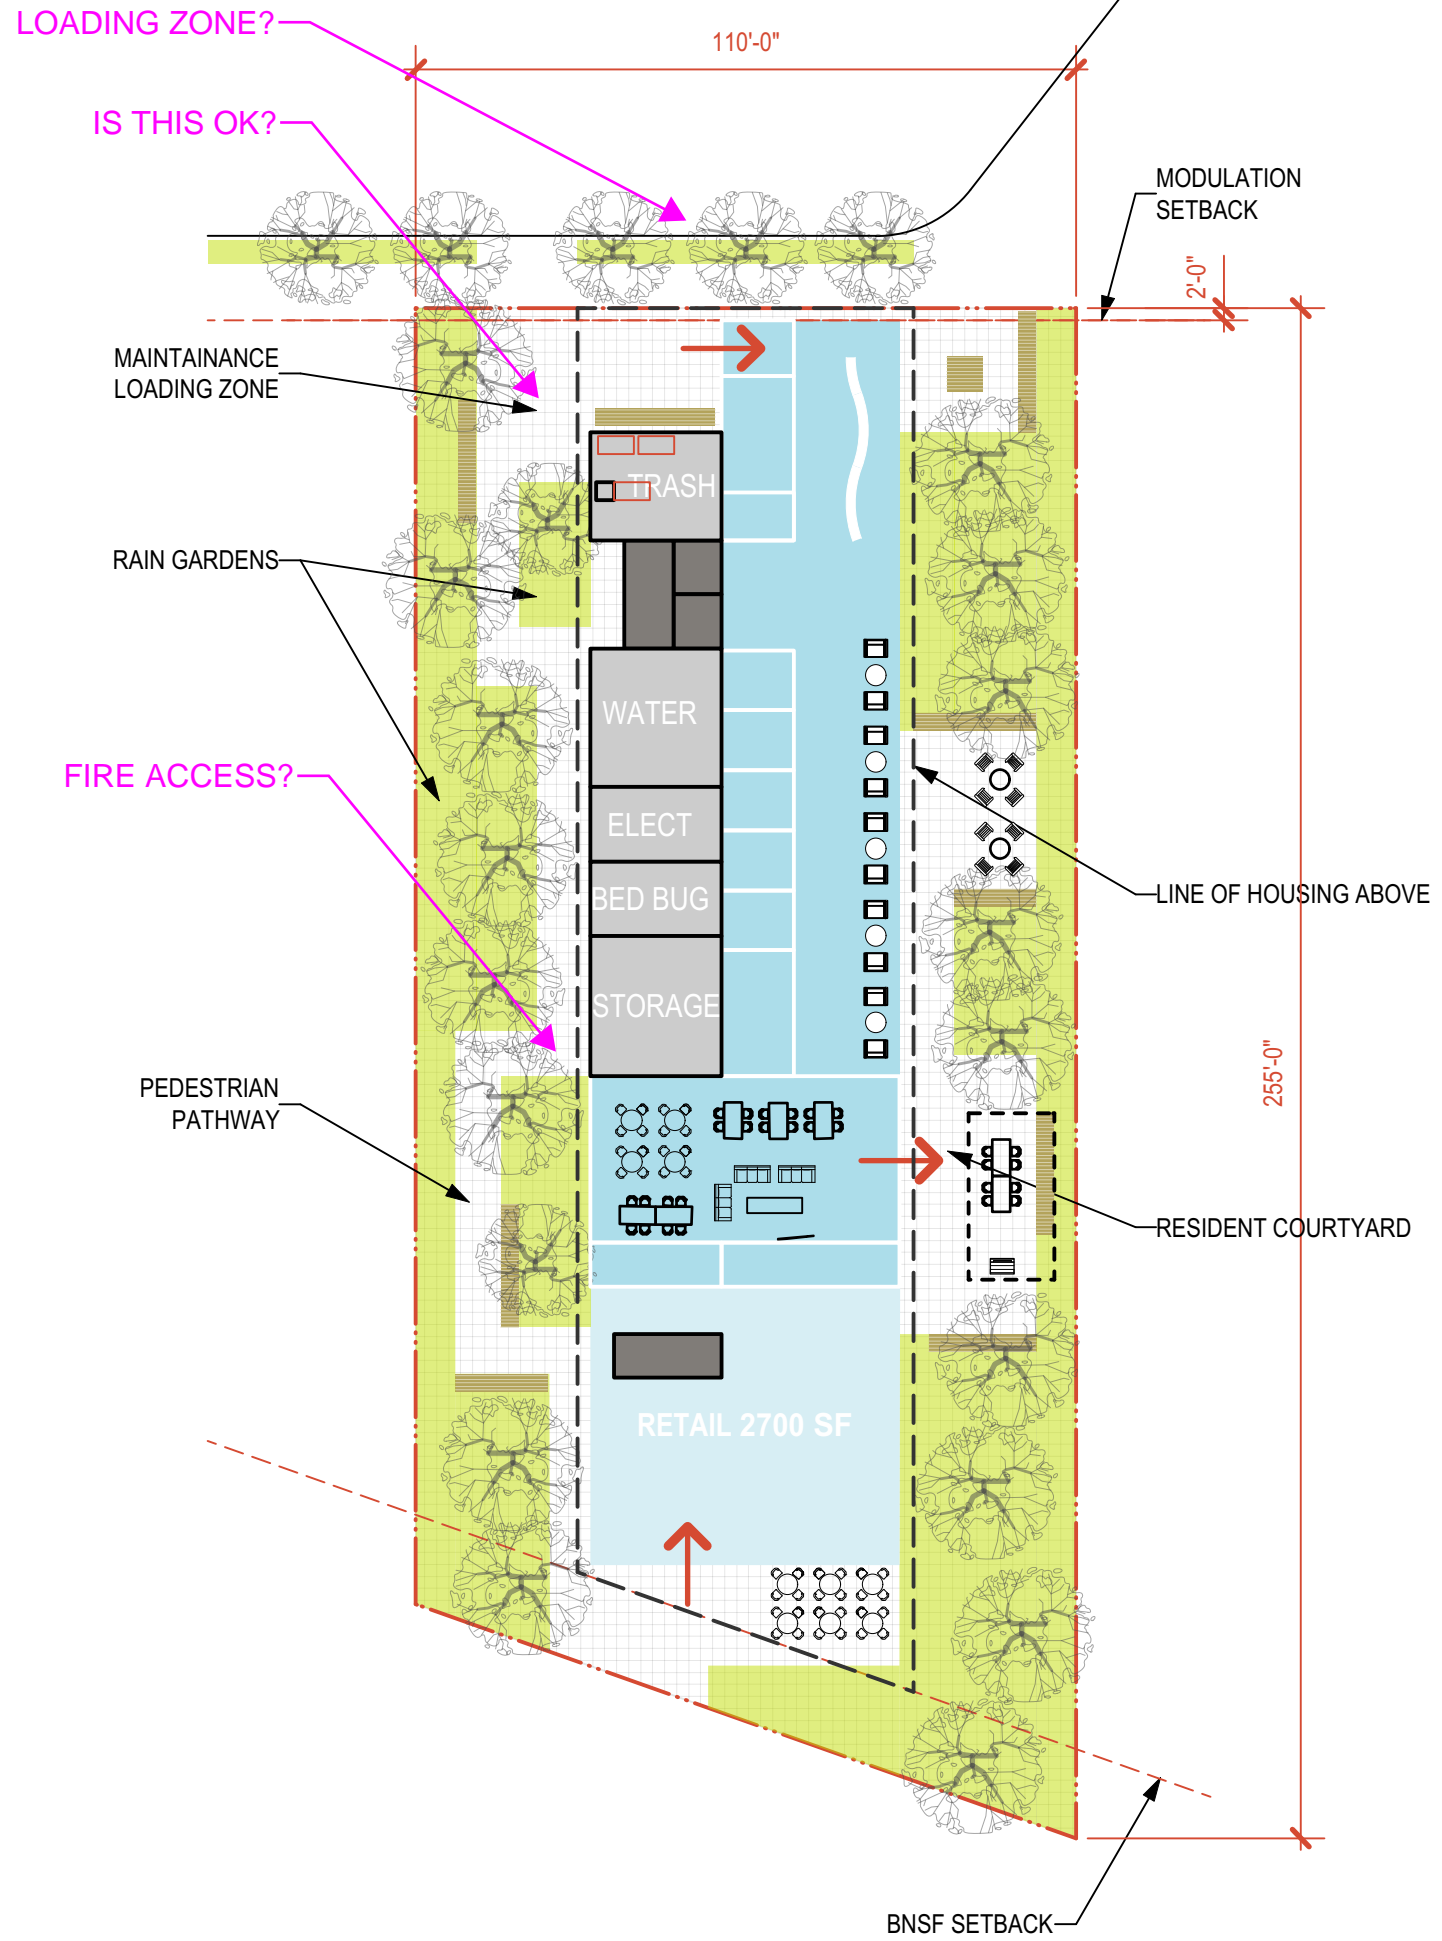

REDMOND CENTRAL CONNECTOR

402 15th Avenue East
 Seattle, Washington 98112
 206.329.8300
 206.329.5494 fax

PSH REDMOND

16725 CLEVELAND ST
 Redmond, WA

05 MARCH 2024
 Proj. No. 24-005

90 - STUDIOS
10 - 1 BED